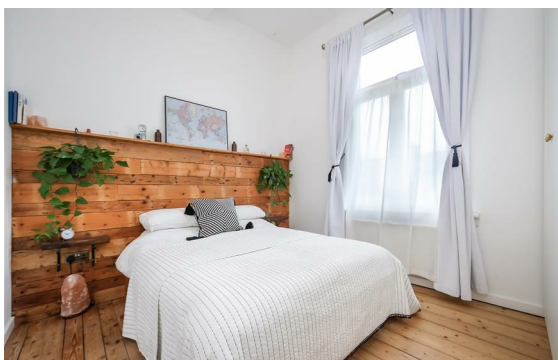

DAWN SANDOVAL

Residential

2 Bedrooms

Apartment

Located
in Woodford Green
£2,050 Per Month

info@dawnsandovalresidential.cc www.dawnsandovalresidential.co.uk

0207 093 1702

**DAWN
SANDOVAL**
Residential