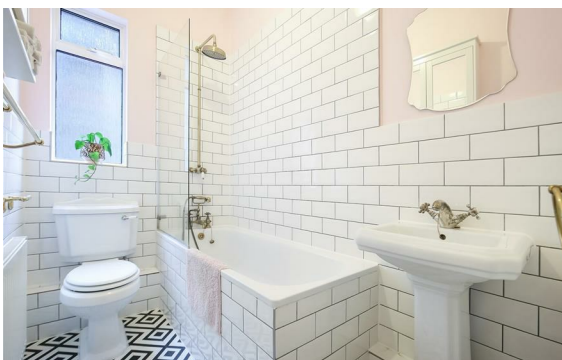

DAWN SANDOVAL

Residential

2 Bedrooms

Apartment

Located
in Woodford Green
£2,050 Per Month

info@dawnsandovalresidential.cc www.dawnsandovalresidential.co.uk

0207 093 1702

**DAWN
SANDOVAL**
Residential